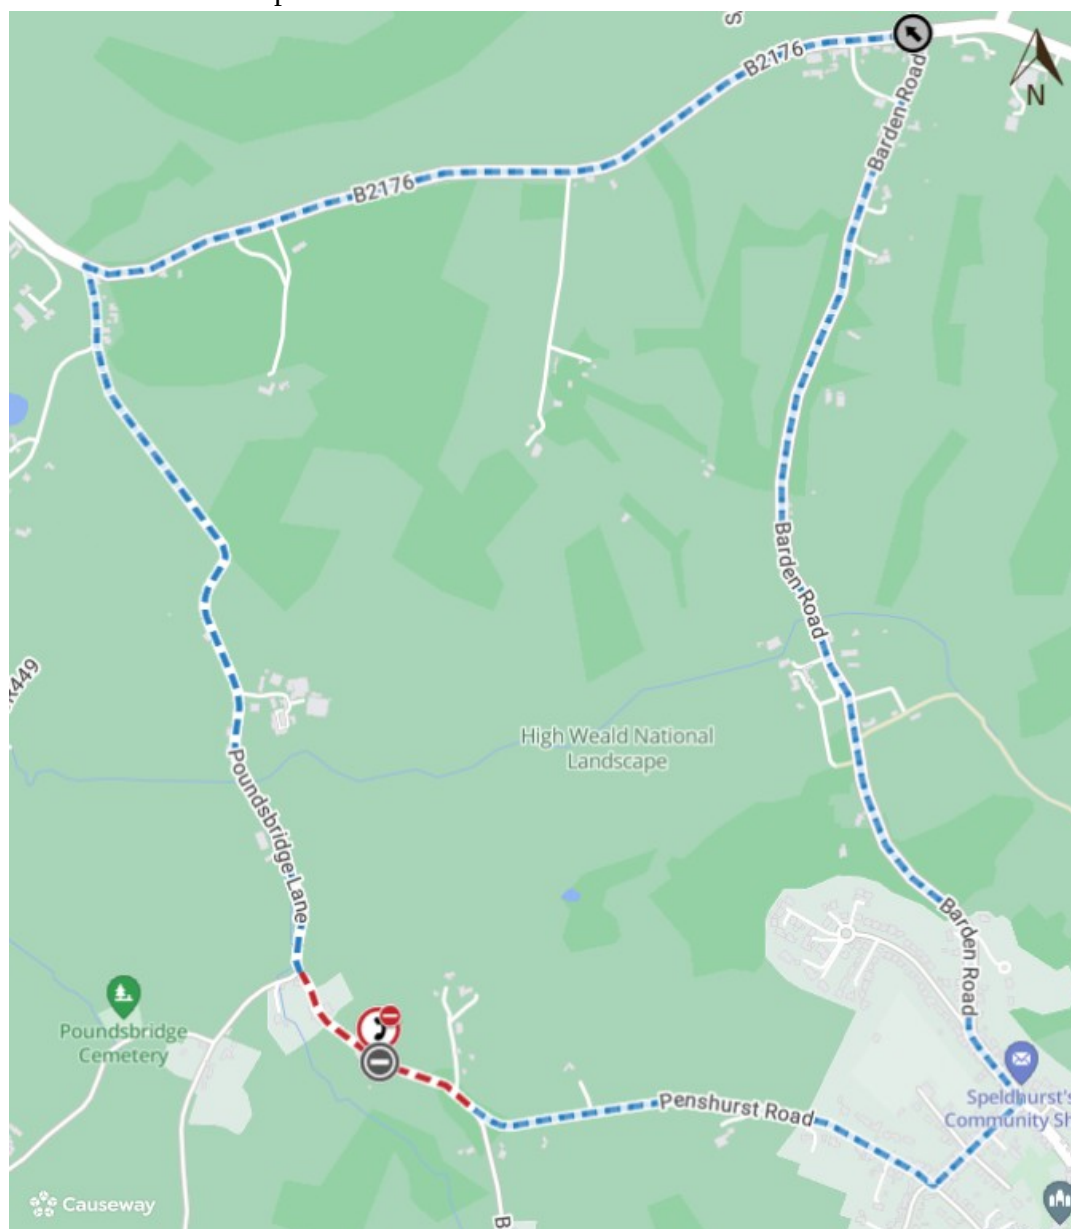

Openreach - Temporary Road Closure - Poundsbridge, Penshurst - 6th June 2024 for 1 day between 09.30hrs and 15.30hrs

The road will be closed near Tudor Cottage.

The alternative route is via Penshurst Road, Speldhurst, Penshurst Road, Tunbridge Wells, Speldhurst Hill, Barden Road, B2176 Penshurst Road, Tunbridge Wells, B2176 Penshurst Road, Tonbridge, Poundsbridge Lane, Tonbridge, Poundsbridge Lane, Penshurst and vice versa.

Pedestrian access will be maintained during the works.

The closure is required for the safety of the public and workforce while works are undertaken by Openreach.

For the most up to date information on these works please visit: <https://one.network/?tm=137929914> For information regarding this closure please contact Openreach, who will be able to assist with the scope of these works.

Imagery © 2023 [MapTiler](#) | Imagery © 2023 [Hexagon](#) | © [MapTiler](#) © [OpenStreetMap contributors](#)

This bulletin contains public information and can be forwarded to any other road users who may be affected. Every care is taken to ensure the accuracy of the information, but no liability can be accepted for any changes or errors.

Road names are taken from the National Street Gazetteer, which can be viewed on [one.network](#), with alternative names given where known.

For details of roadworks, please see [One.Network](#)

Regards,